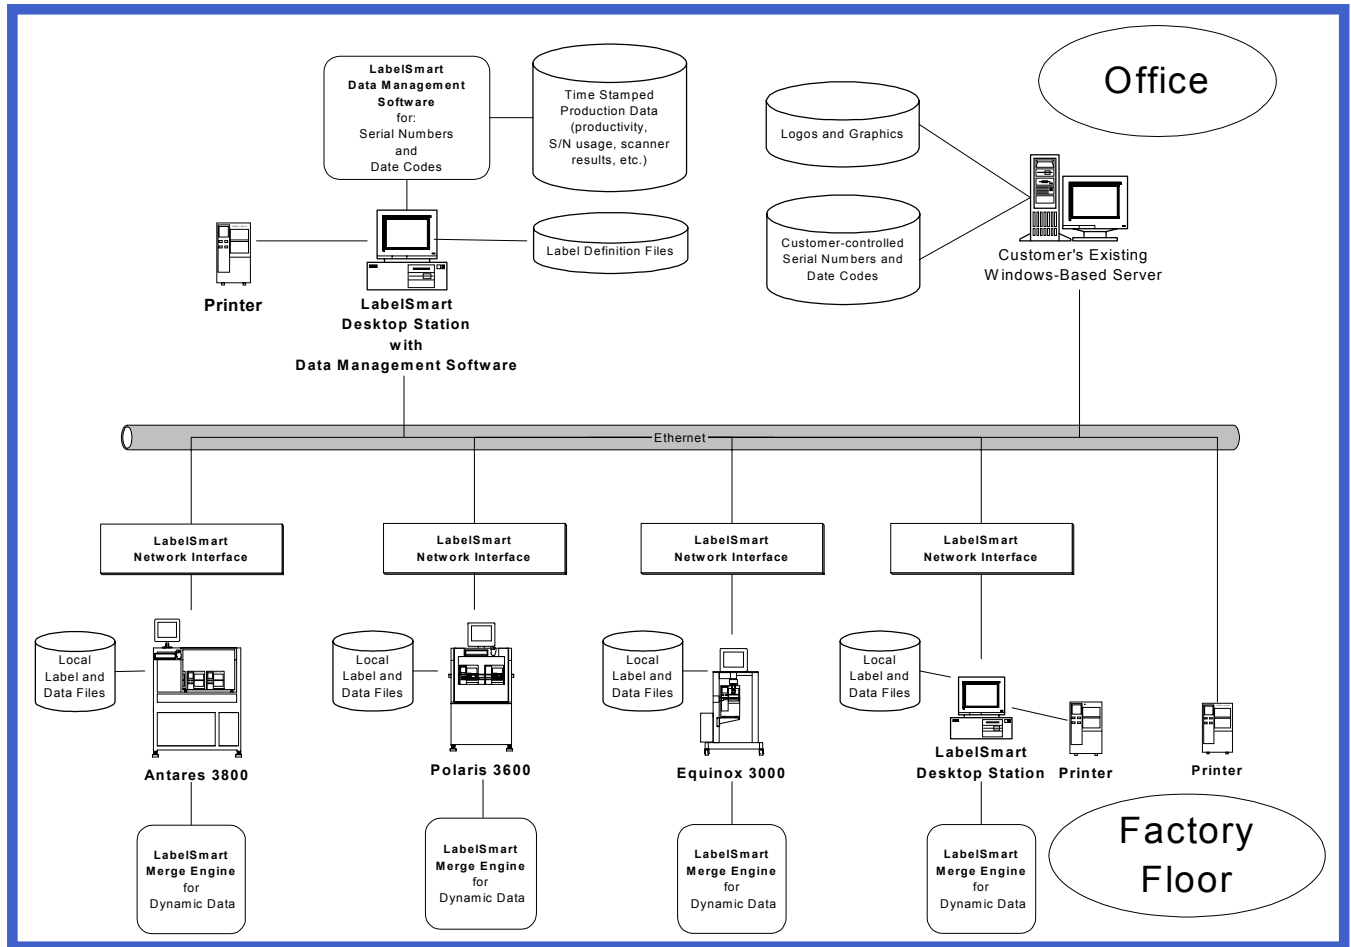

LabelSmart Network Diagram

Nortek's LabelSmart Software Suite is a modular label creation system designed for Nortek's line of label applicators. The package provides a consistent look-and-feel to each station. Label data, including serial numbers and date codes, can be maintained locally or over a network. LabelSmart can be used on a single machine or as a plant-wide standard.

LabelSmart Label Creation Software, including:
 Internal Serial Number and Date Code generation
 Barcode, 2D and Graphics capability
 Third Party Software interface compatibility

O
P
T
I
O
N
S

<p>LabelSmart Network Interface, including: Network interface card Ethernet communication for manual transfer of static files Note: Required for any machine that is connected to a network</p>	<p>LabelSmart Desktop Station, including: Remote label creation capability Database for plant-wide label files LabelSmart Network interface Zebra 90Xill Printer, and an NT-based Desktop PC</p>
<p>Level 1 Network Interface Integration, including One-time charge to create this custom interface Simple access to Customer-maintained data and serial numbers Third-party software integration Note: Subject to review of Customer Specifications</p>	<p>LabelSmart Data Management Software, including: License to support up to 5 networked labeling machines Management of Dynamic Data (S/N & Date Codes) Production data collection, and report generation capability Training and installation (2 days labor, travel expenses not included) Note: LabelSmart Desktop Station is required</p>
<p>Level 2 Network Interface Integration, including: One-time charge to create this custom interface Complex interface to network information, report generation, etc.</p>	<p>LabelSmart Merge Engine, including: Assimilation of data from disparate sources Ability to merge dynamic network data with label file</p>